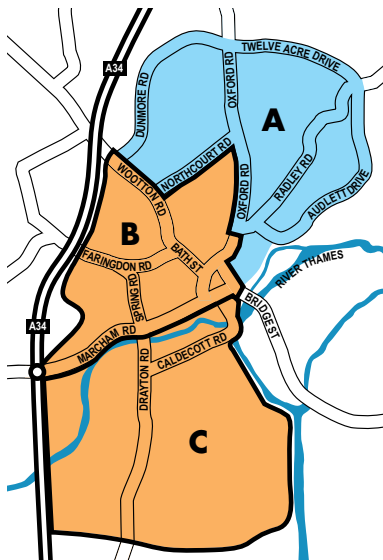

Abingdon

Collection schedule

Week 1 - Blue Friday collection

Abingdon North & East.
Oxford Road and East to Audlett Drive and roads off; Northcourt Road and North to Dunmore Road.

(Area A on map below)

Week 2 - Orange Friday collection

Abingdon West & Central.
West of Oxford Road; South of Northcourt Road to Centre; Ock Street & North to Copenhagen Drive and up to Wootton Road.

(Area B on map below)

Week 2 - Orange Monday collection

Abingdon South of Ock Street.
All roads off Drayton Road and Wilsham Road.

(Area C on map below)